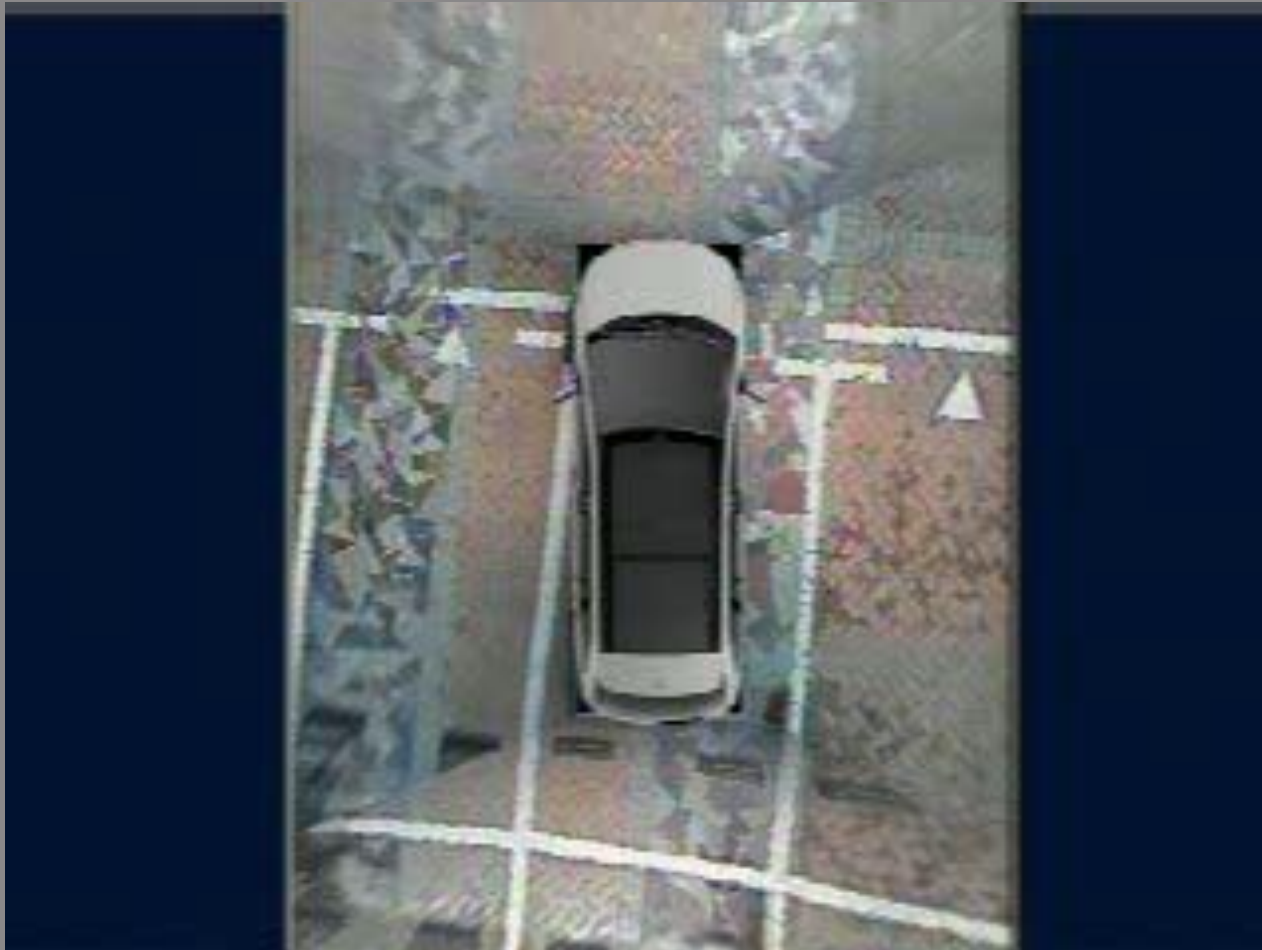

APP- AVM

AVM technology, providing the driver safe driving environment.

The panorama image is a video recorded in digital format to a hard disk device . Panorama and bird view photography.

Bird View

Bird view function, auxiliary driver parking, leaving no dead ends in the night parking.