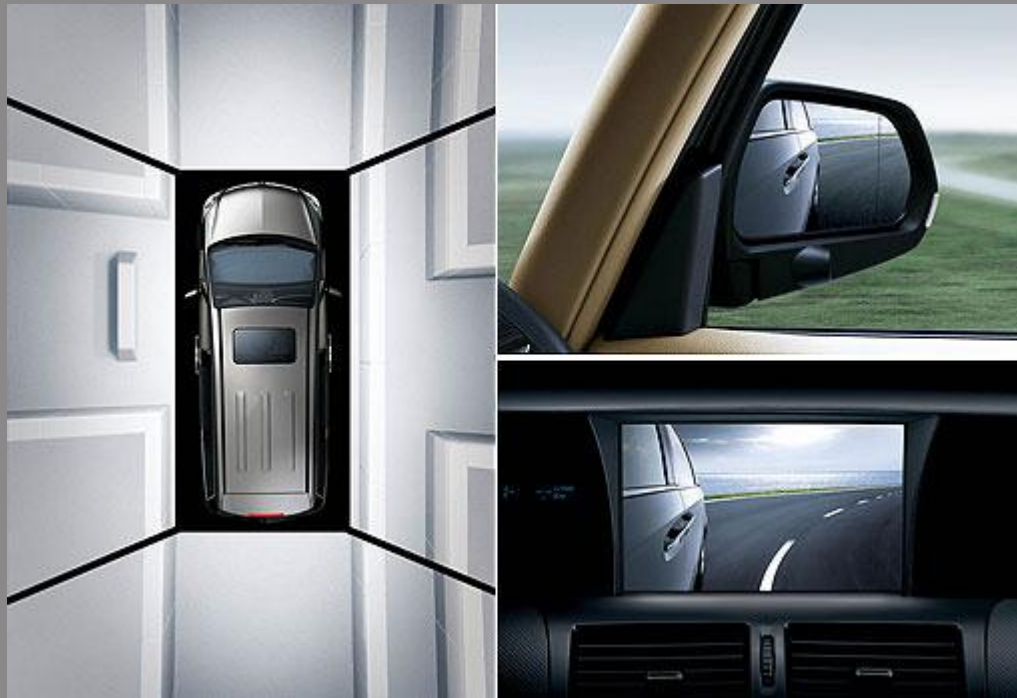

APP- AVM

AVM technology, providing the driver safe driving environment.

The panorama image is a video recorded in digital format to a hard disk device . Panorama and bird view photography.

Bird View

Bird view function, auxiliary driver parking, leaving no dead ends in the night parking.