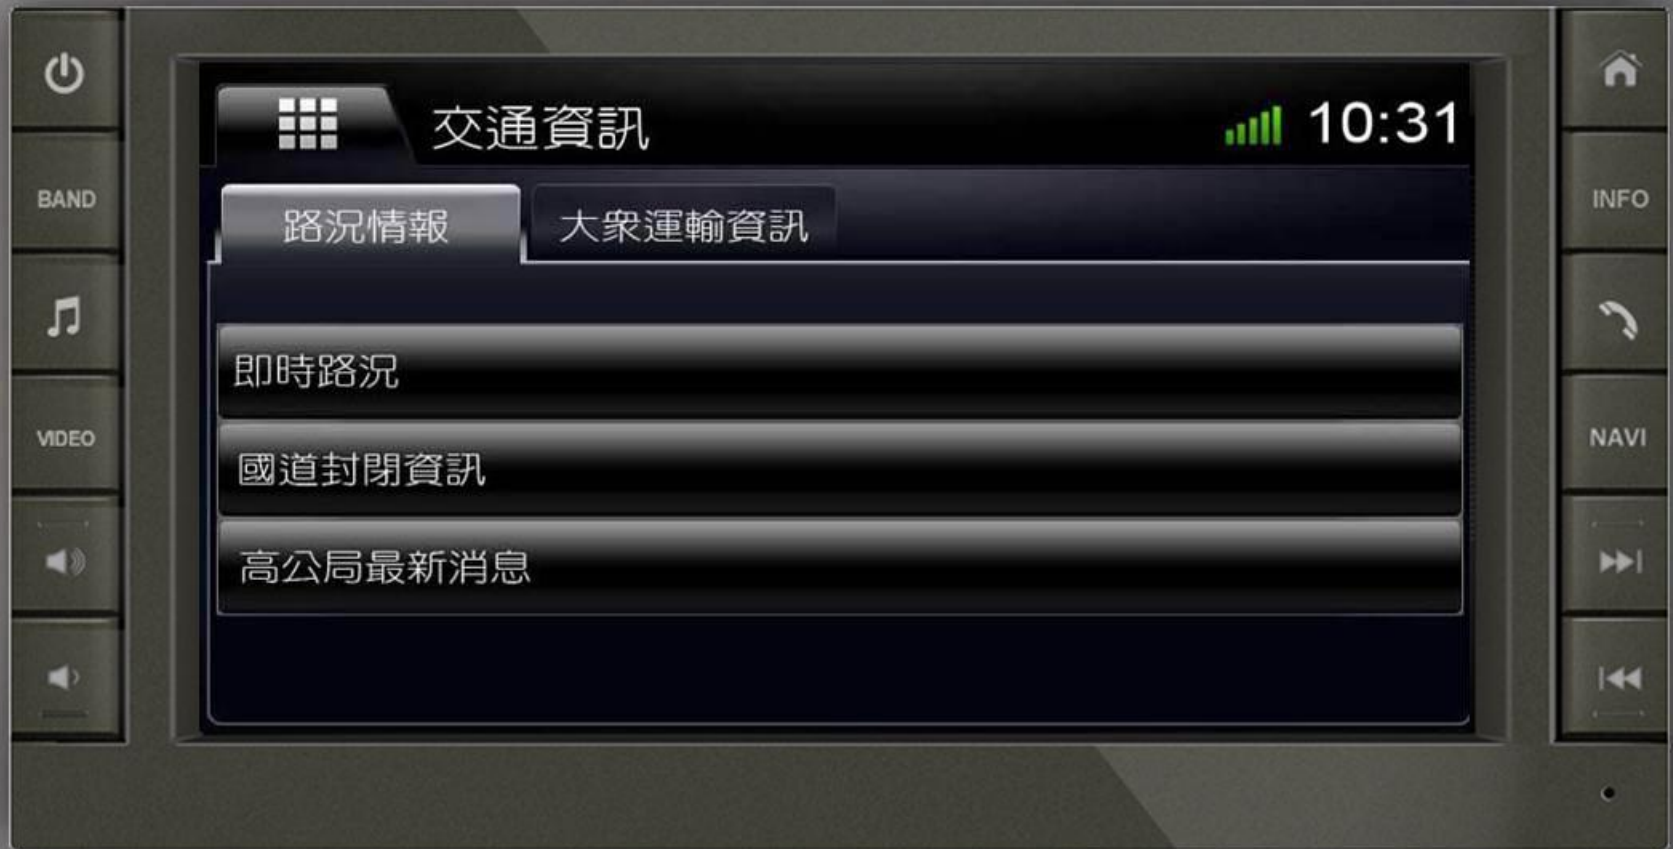

APP- Settings

Setting function, provide the user the flexibility to adjust the function closer to demand.

Phone

In the case of security, the phone features, even when traveling, no missed calls.

ECO

Vehicle self-evaluation, to provide fuel consumption information known to the owners reference.

Traffic Information

Provide real-time road intelligence, allowing the driver to Keep the traffic moving lines.

Network Settings

Equipped with 3G network, you can also connect via WiFi network.

NAVI- Menu

Equipped with NAVI functional. Provide route planning and map information to the driver.

Video

Support high-quality audio and video playback.

EMG

Link and share your phone screen with the phone. Traffic and road conditions cloud services.)

Miracast

Wi-Fi (Wi-Fi Direct)-based wireless display standard . The 3C devices that support this standard can wirelessly share video screen.)