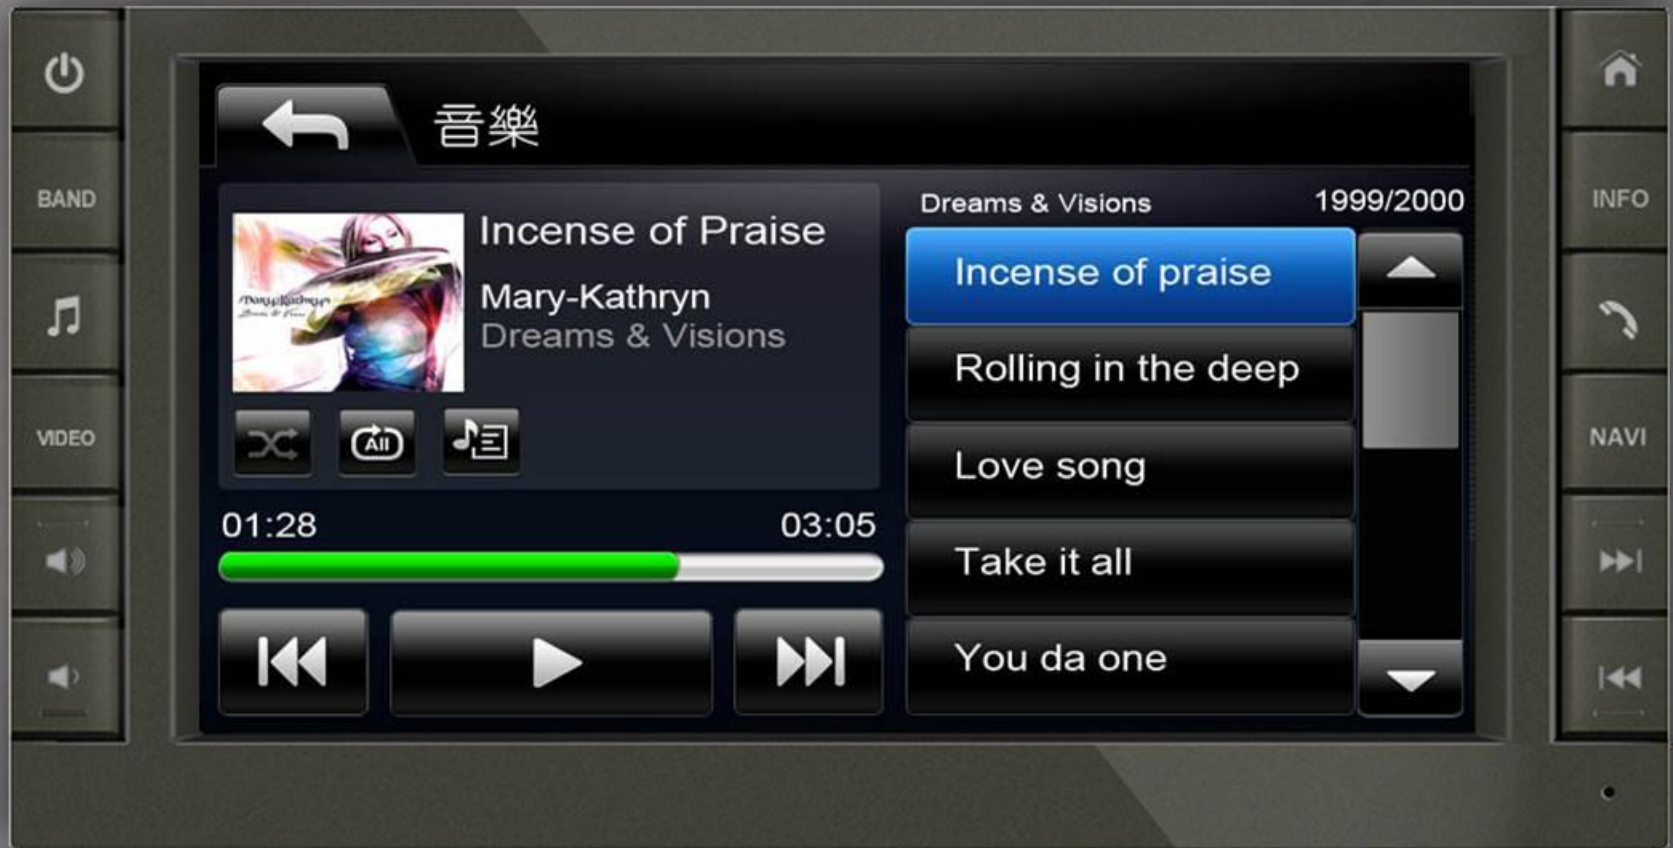

Video

Support high-quality audio and video playback.

EMG

Link and share your phone screen with the phone. Traffic and road conditions cloud services.)

Miracast

Wi-Fi (Wi-Fi Direct)-based wireless display standard . The 3C devices that support this standard can wirelessly share video screen.)